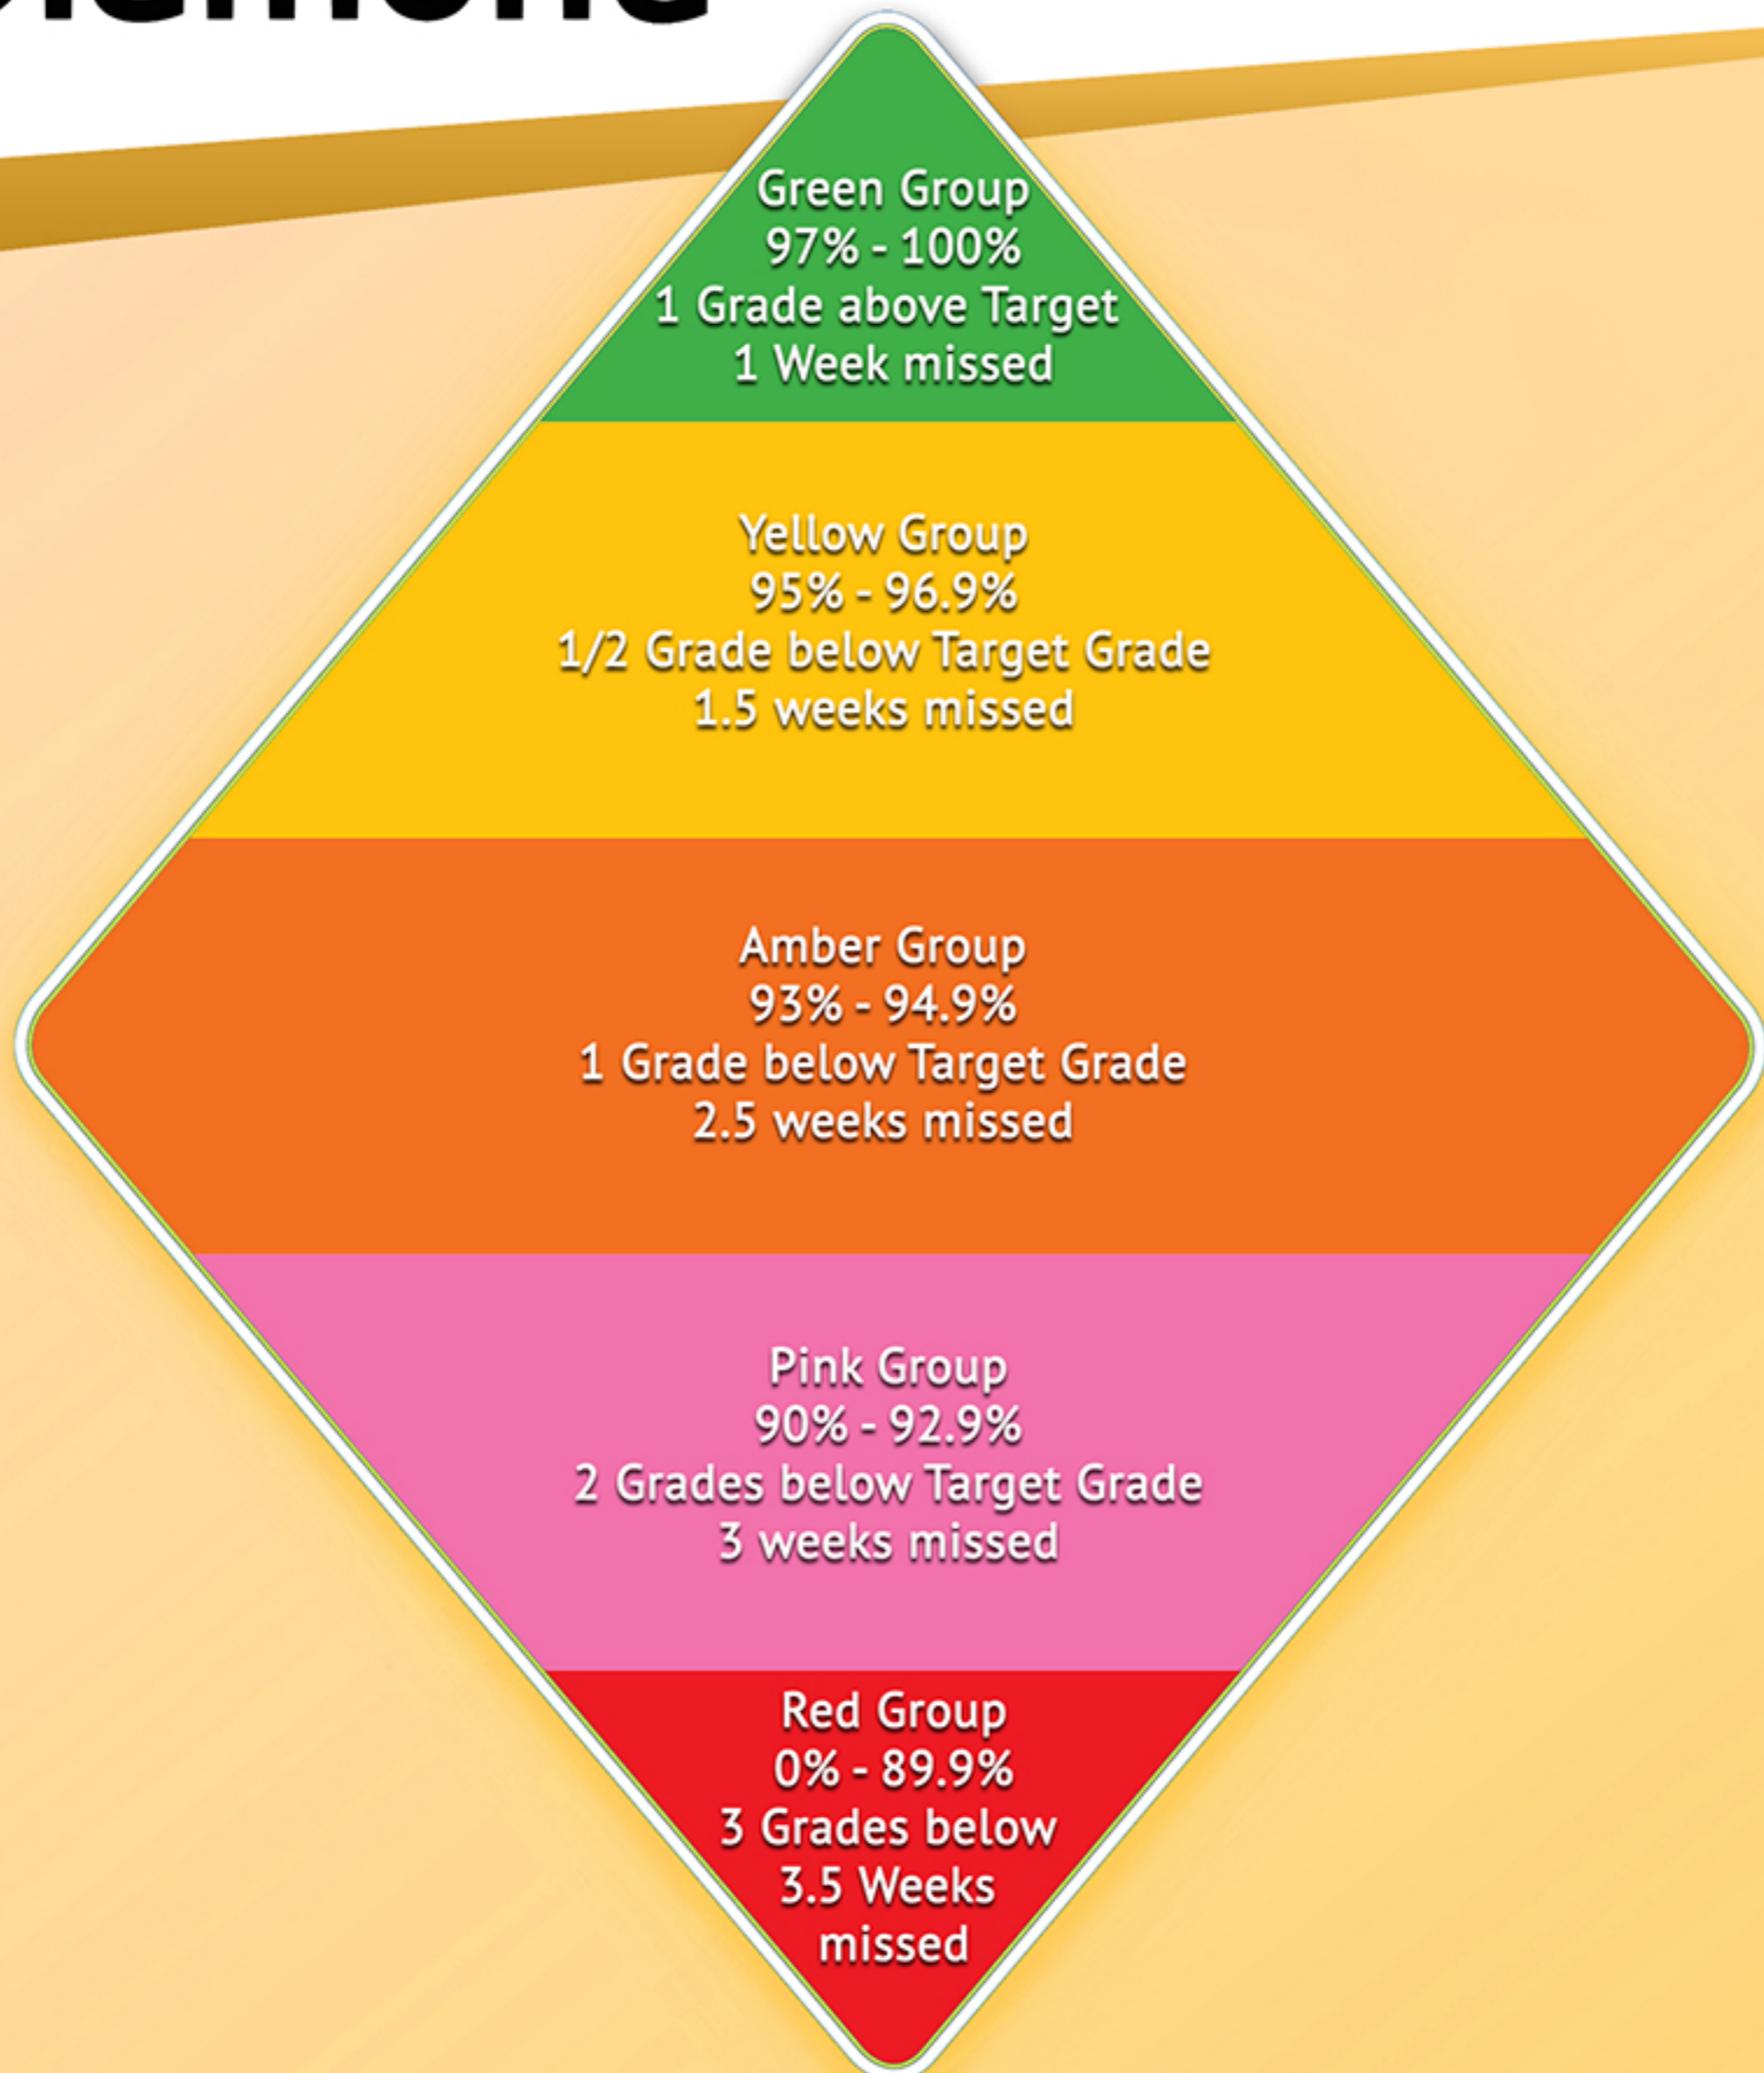

Attendance Diamond

Attendance Groups

Green	No risk
Yellow	Risk of underachievement
Amber	Serious risk of underachievement
Pink	Severe risk of underachievement
Red	Extreme risk - Court action (PA)